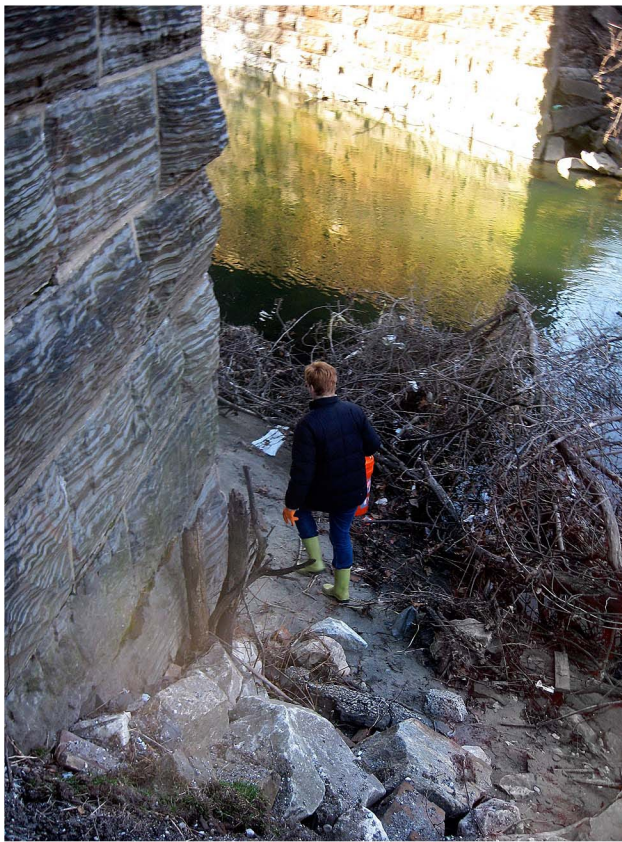

ARTIST PORTFOLIO

CHESAPEAKE BAY WATER WATERCOLORS, 2010

Performance and Installation
Postcard rack (10x60") with
over 100 4x6" watercolors.

Watercolor pigments were created
from natural ingredients and
Baltimore waterways entering
the Chesapeake Bay. Over a
hundred paintings were created
for a postcard display including
contributions from artists
worldside. A performance included
'make a painting' and live
demonstrations of pigment making
from Baltimore's Inner Harbor.

Please see video documentation
at lisamoren.com.